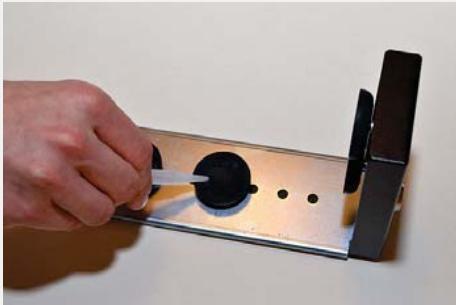

Refrigerator Lock

Protect the contents of
your refrigerator!
Easy to Install

Apply glue to
patented Flex Feet.

Position the lock on the refrigerator
and hold firmly for 100 seconds.

Our **Refrigerator Lock** can install on almost any refrigerator.

**Locks available with tubular style key or 4-digit dial combination lock!*

Allow the lock to
cure for 24 hours.

After 24 hours
access the refrigerator.

Keep **food** safe in the
break room! Keep
medical supplies safe!